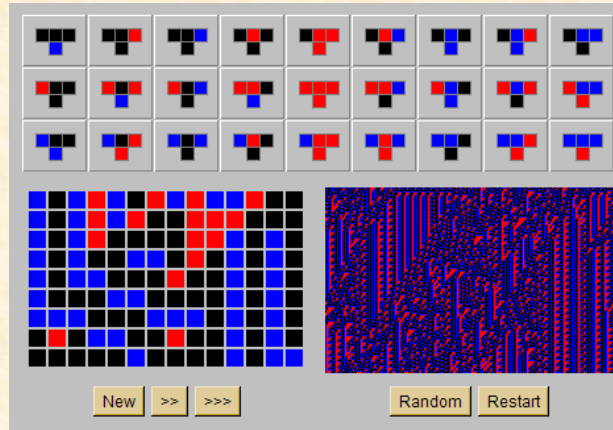

The HandCraftCA Applet

David J. Eck

<http://math.hws.edu/xJava/CA/HandCraftCA.html>

3

David J. Eck

<http://math.hws.edu/eck/js/edge-of-chaos/CA.html>